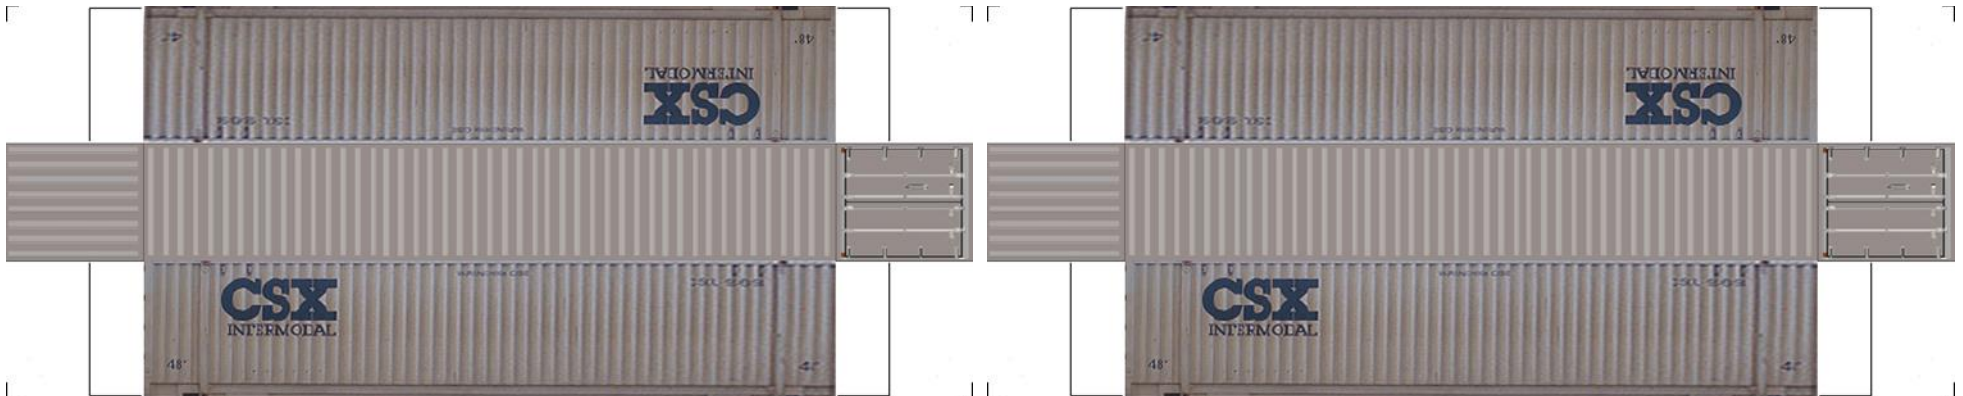

BUILD YOUR OWN (N SCALE) 48ft HIGH CUBE CONTAINERS

[Click to watch instructional video](#)

BUILD YOUR OWN (48ft HIGH CUBE CONTAINERS) N SCALE

Drawn By
www.krafttrains.com